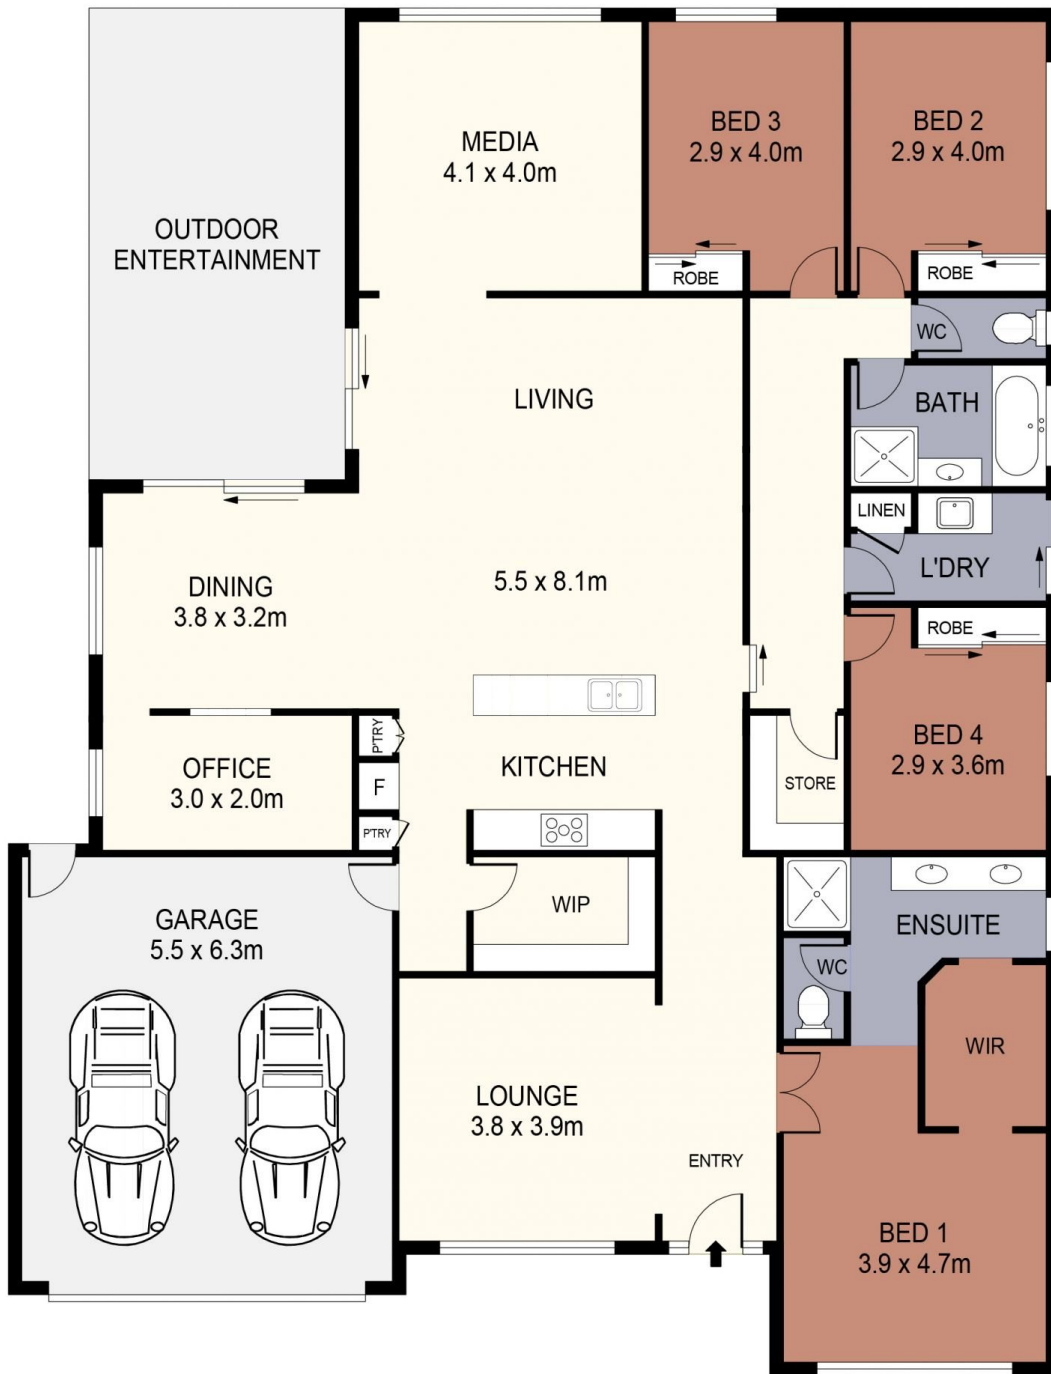

## 22 Imagine Drive Strathfieldsaye VIC

4 2 2

Discover this stylish and comfortable home at 22 Imagine Drive, Strathfieldsaye.

This property features four spacious bedrooms, including main bedroom with a walk-through robe and large ensuite, as well as three additional bedrooms with built-in robes. The open-plan living, dining, and kitchen area is ideal for family gatherings. The kitchen is fully equipped with top-quality appliances and huge walk in pantry.

The home also offers a separate lounge room and a versatile study space.

Outside, you'll find a covered outdoor area, perfect for hosting BBQs, family gatherings, or simply unwinding. The

[For full version visit the website](https://www.janellestevens.com.au)

**Janelle Stevens**  
0417 835 127

SCALE IN METRES. INDICATIVE ONLY. DIMENSIONS ARE APPROXIMATE. ALL INFORMATION CONTAINED HEREIN IS GATHERED FROM SOURCES WE BELIEVE TO BE RELIABLE. HOWEVER WE CANNOT GUARANTEE ITS ACCURACY AND INTERESTED PARTIES SHOULD RELY ON THEIR OWN ENQUIRIES. Ref. No: 240821

INT	:	229m <sup>2</sup>
GARAGE	:	35m <sup>2</sup>
OUTDOOR ENTERTAINMENT	:	26m <sup>2</sup>

22 IMAGINE DRIVE

STRATHFIELDSAYE